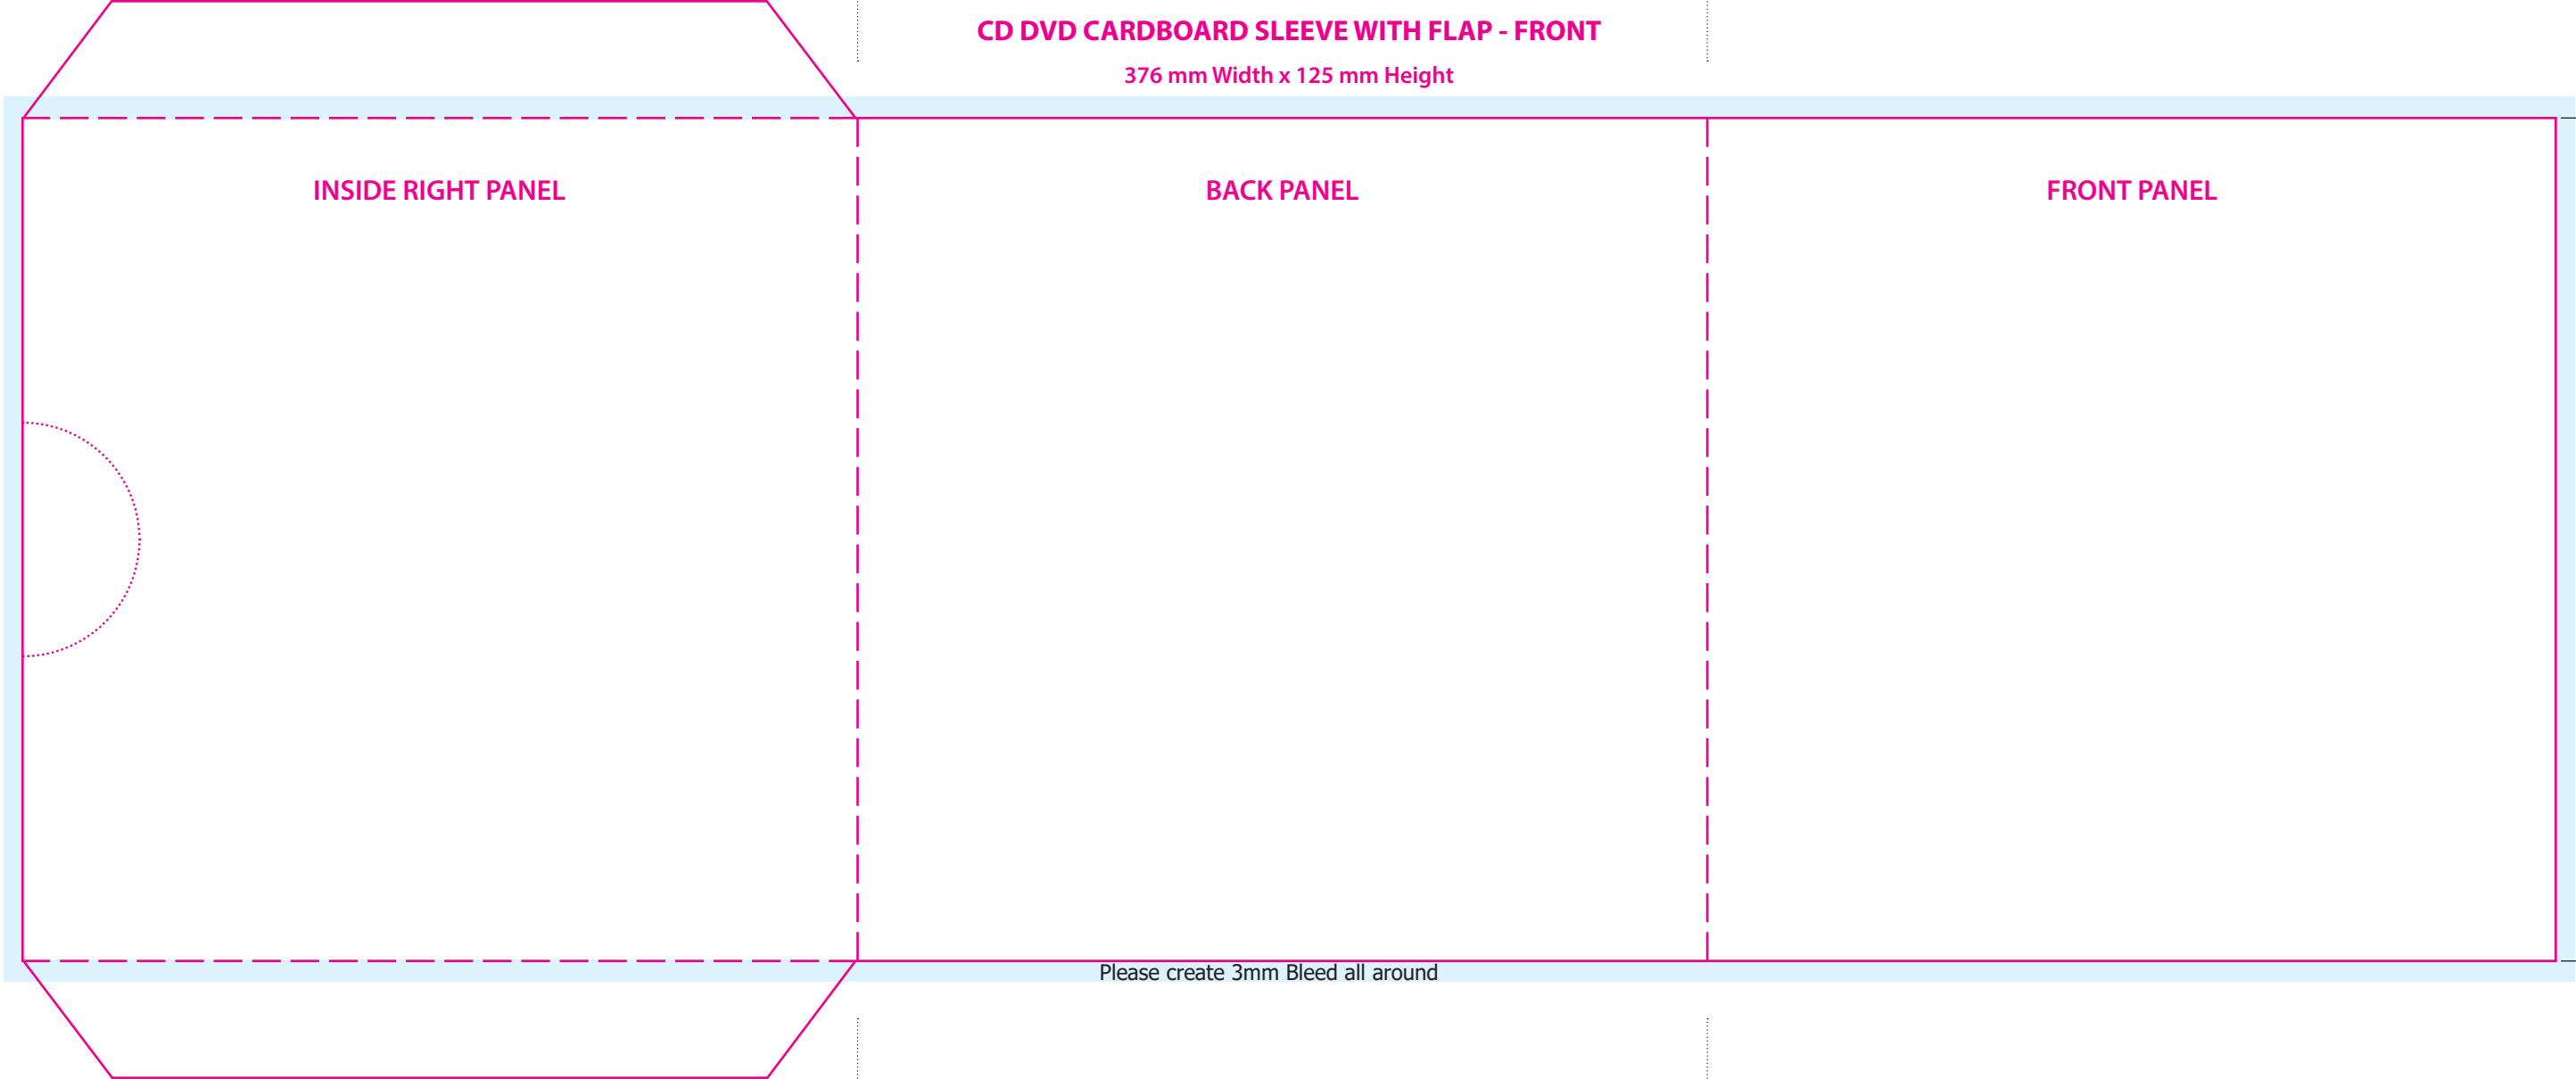

**CD DVD CARDBOARD SLEEVE WITH FLAP - FRONT**

376 mm Width x 125 mm Height

**INSIDE RIGHT PANEL**

**BACK PANEL**

**FRONT PANEL**

Please create 3mm Bleed all around

**CD DVD CARDBOARD SLEEVE WITH FLAP - BACK**

376 mm Width x 125 mm Height

**REVERSE OF  
FRONT PANEL**

126 mm Width x 125 mm Height

**REVERSE OF  
BACK PANEL  
TO REMAIN BLANK**

126 mm Width x 125 mm Height

**REVERSE OF  
INSIDE RIGHT PANEL  
TO REMAIN BLANK**

124 mm Width x 125 mm Height

Please create 3mm Bleed all around